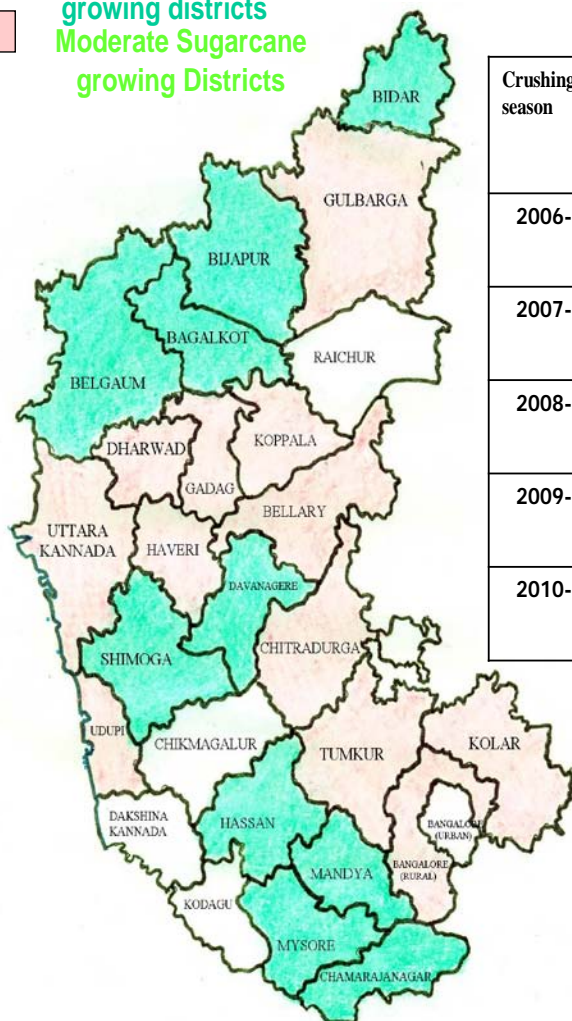

Sugarcane scenario in Karnataka

- Major Sugarcane growing districts
- Moderate Sugarcane growing Districts

Crushing season	Area under Sugarcane (Lakh ha)	Cane Crushed (MT)	Sugar Produced (MT)	Sugar recovery (%)	Productivity (t/ha)
2006-07	4.16	252,00,439	26,74,658	10.61	92
2007-08	5.08	265,67,267	29,30,534	11.03	90
2008-09	4.79	161,31,318	16,64,719	10.32	88
2009-10	4.97	23977400	2556946	10.66	94
2010-11	5.62	33174000	3649000	10.99	95